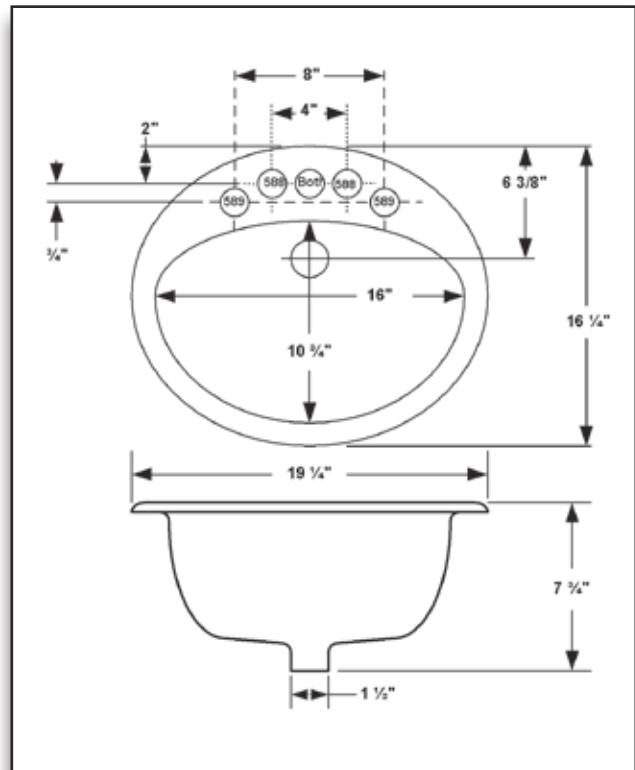

# Balboa

588  
589

19 1/4" x 16 1/4" Oval Lavatory  
Self Rimming

Balboa

Cat. No.	Size	Center Set	Ship Wt.
588	19 1/4" x 16 1/4"	4"	40 lbs.
589	19 1/4" x 16 1/4"	8"	40 lbs.

ACID RESISTANT ENAMEL ON CAST IRON  
\*Rough-in dimensions may vary 1/4"