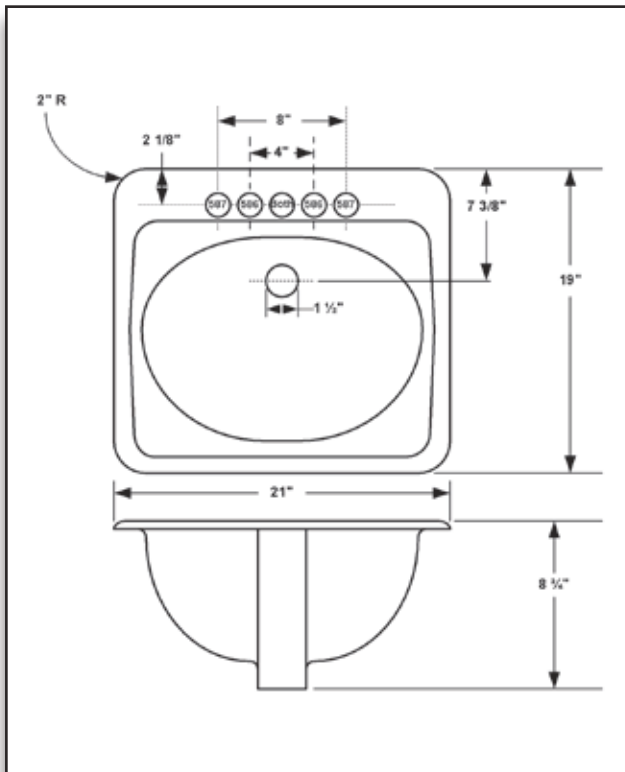

586
587

St. Kitts

21" x 19" Rectangular Lavatory
Self Rimming

St. Kitts

Cat. No.	Size	Center Set	Ship Wt.
586	21" x 19"	4"	48 lbs.
587	21" x 19"	8"	48 lbs.

ACID RESISTANT ENAMEL ON CAST IRON
*Rough-in dimensions may vary 1/4"