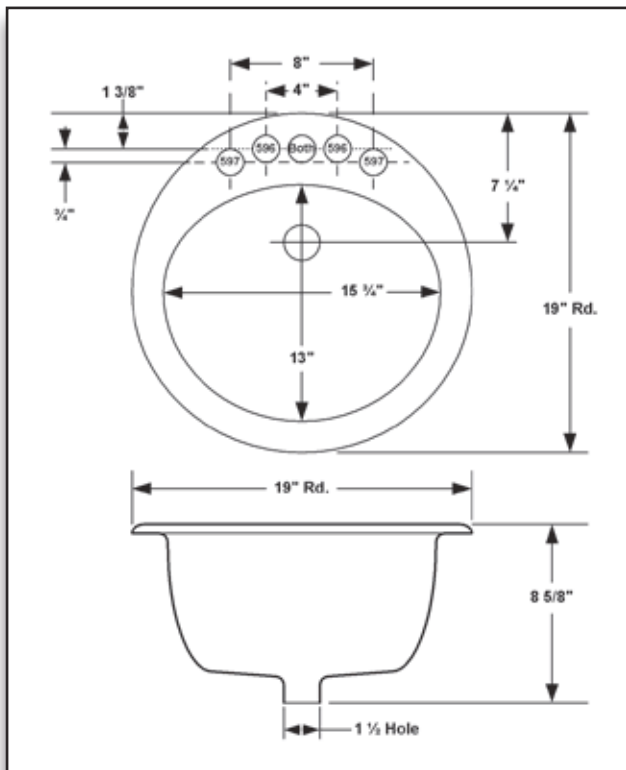

# Nevis

19" Round Lavatory  
Self Rimming  
Available in 4" or 8" Center Set

Nevis

Cat. No.	Size	Center Set	Ship Wt.
596	19"	4"	40 lbs.
597	19"	8"	40 lbs.

ACID RESISTANT ENAMEL ON CAST IRON