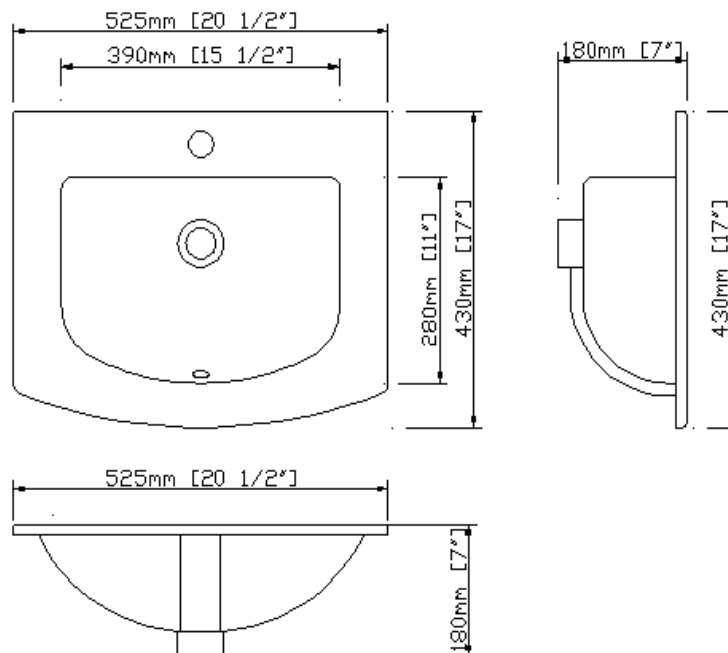

### NOMINAL OVERALL DIMENSION:

Length x Depth x Height

(525mm x 430mm x 180mm, 20-1/2" x 17" x 7")

### IMPORTANT:

Dimensions of fixtures are nominal and may vary within the range of tolerances established by ANSI Standard A112.19.2M