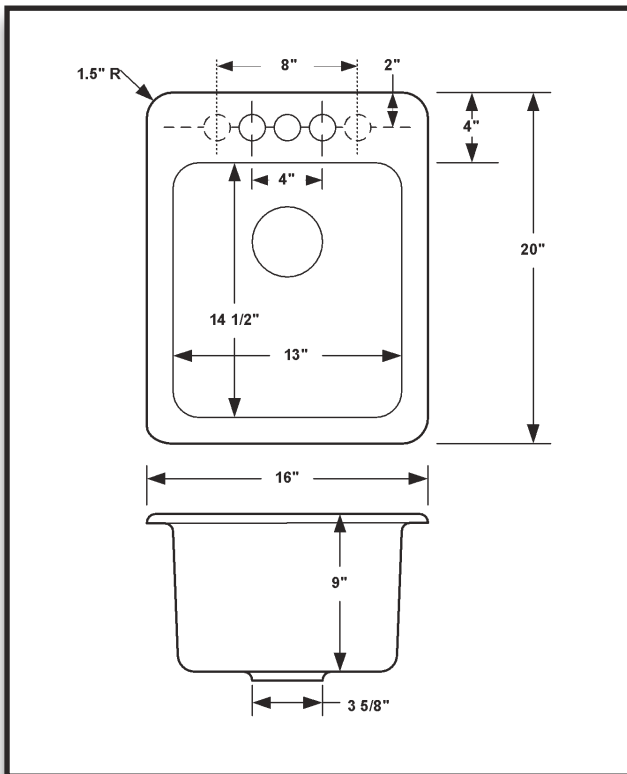

La Quinta

729

La Quinta

16" x 20" Vegetable/Bar Sink
Self Rimming

Available in 4" or 8" Center Set
1 Hole Center Drill
3 1/2" Drain

Accessories
(Sold Separately)
Cutting Board
Sink Tray

Cat. No.	Size	Depth	Ship Wt.
729	16" x 20"	9"	60 lbs.