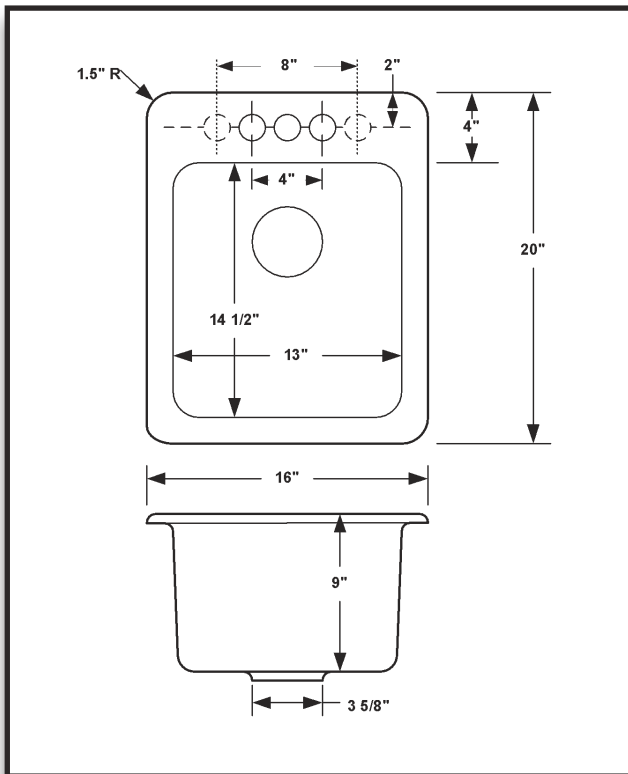

La Quinta

729

La Quinta

16" x 20" Laundry Tray
Self Rimming

Available in 4" or 8" Center Set
1 Hole Center Drill
3 1/2" Drain

Accessories
(Sold Separately)
Cutting Board
Sink Tray

Cat. No.	Size	Depth	Ship Wt.
729	16" x 20"	9"	60 lbs.