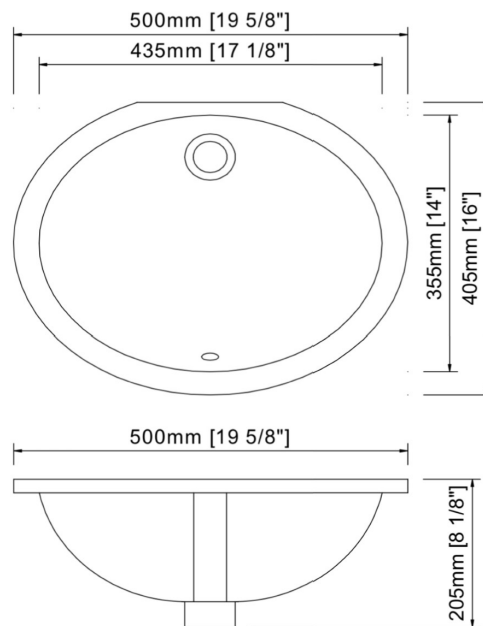

**CE-1916-OVUM-VC-20**

**CERAMIC BASIN**

**CECO**

VITREOUS CHINA  
RECTANGULAR UNDERMOUNT BASIN

**FEATURES:**

- ☆ Vitreous china
- ☆ Oval basin
- ☆ No faucet hole, requires wall-mounted or counter-mounted fa
- ☆ With front overflow
- ☆ Undermount installation
- ☆ Installation clips is optional
- ☆ Drain is not included

**NOMINAL OVERALL DIMENSION:**

Length x Width x Height  
(500mm x 405mm x 205mm, 19-5/8" x 16" x 8-1/8")

**Compliance Certifications-Meets or Exceeds the following Specifications:**

- ASME A112.19.2-2013/CSA B45.1-13-Ceramic plumbing fixtures

**IMPORTANT:**

Dimensions of fixtures are nominal and may vary within the range of tolerances established by ANSI Standard A112.19.2M.